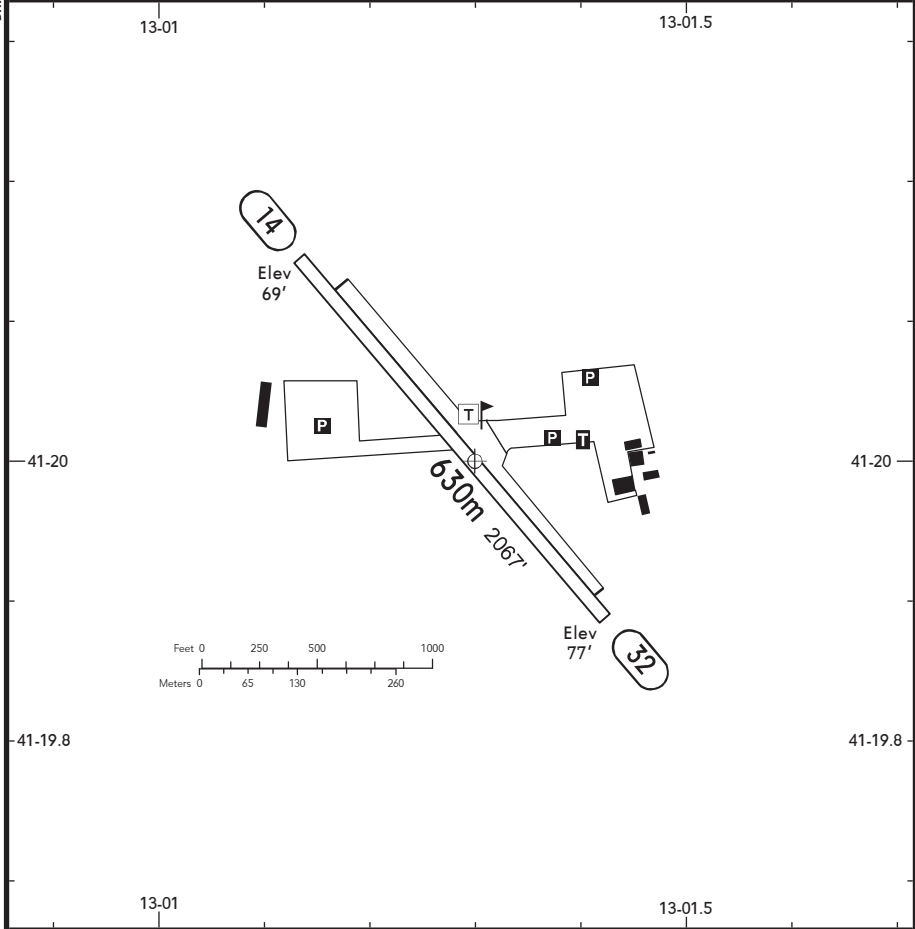

SABAUDIA

09 MAR 18 **19-2**

BRIEFING STRIP™

LOCATION Elev 70' /21m N41 20.0 E013 01.3	RADIO SABAUDIA RADIO 130.000 (it, en)	ADMITTED AIRCRAFT
--	---	-----------------------

SCALE 1:10000

RWY No	Dimension (m) - Surface	TORA (m)	LDA (m)	Strength	Lights
14 (140°) 32 (320°)	630 x 18 Grass	600	600		---

NOTE: Refer to Roma (LIRA) Area Information.
 For LDG contact operator by telephone.
 NOTE: Overflights of 'Parco Nazionale del Circeo' below 2000' AGL prohibited.
 Do not overfly Sacramento during TKOF RWY 32 and Colle Puccio during traffic circuit operations.